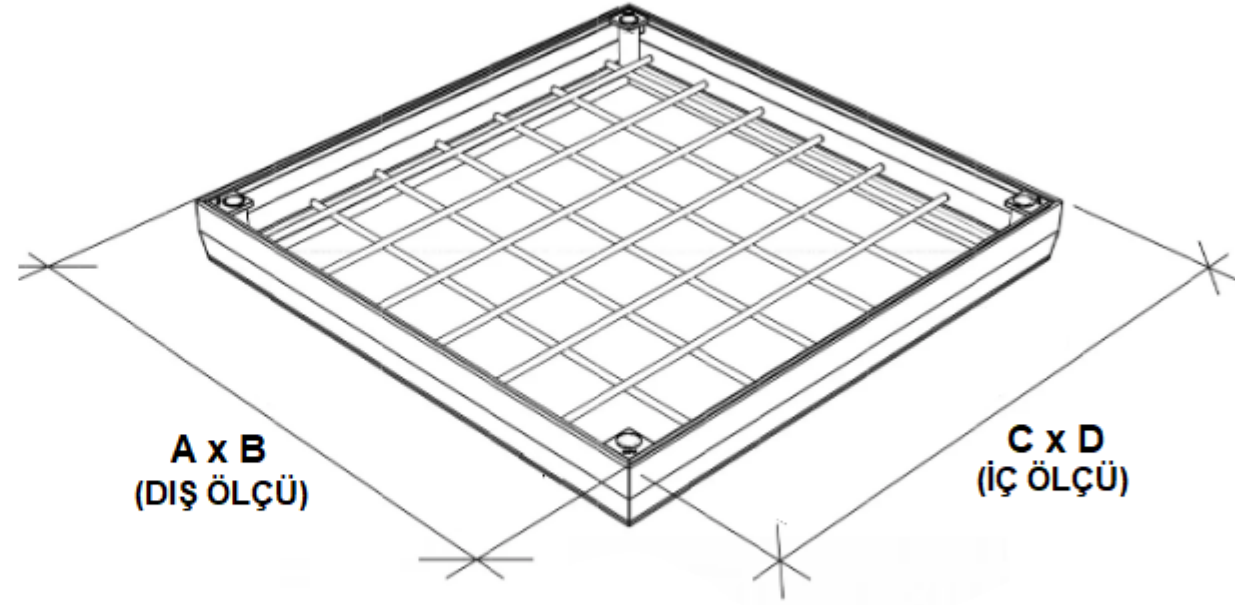

H80 MÜDAHALE KAPAK B125

A x B
(DIŞ ÖLÇÜ)

C x D
(İÇ ÖLÇÜ)

80

| Ürün Kodu | AxB | CxD | YÜK SINIFI HAFİF TRAFİK YÜKÜ |
|-----------|-----------|---------|---------------------------------|
| H80/300 | 300x300 | 240x240 | B125 |
| H80/400 | 400x400 | 340x340 | B125 |
| H80/500 | 500x500 | 440x440 | B125 |
| H80/600 | 600x600 | 540x540 | B125 |
| H80/700 | 700x700 | 640x640 | B125 |
| H80/800 | 800x800 | 740x740 | B125 |
| H80/900 | 900x900 | 840x840 | B125 |
| H80/1000 | 1000x1000 | 940x940 | B125 |