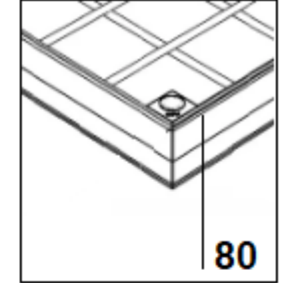

H80 MÜDAHALE KAPAK B125

A x B
(DIŞ ÖLÇÜ)

C x D
(İÇ ÖLÇÜ)

80

| Ürün Kodu | AxB | CxD | YÜK SINIFI HAFİF TRAFİK YÜKÜ |
|-----------|-----------|---------|---------------------------------|
| H80/300 | 300x300 | 240x240 | B125 |
| H80/400 | 400x400 | 340x340 | B125 |
| H80/500 | 500x500 | 440x440 | B125 |
| H80/600 | 600x600 | 540x540 | B125 |
| H80/700 | 700x700 | 640x640 | B125 |
| H80/800 | 800x800 | 740x740 | B125 |
| H80/900 | 900x900 | 840x840 | B125 |
| H80/1000 | 1000x1000 | 940x940 | B125 |