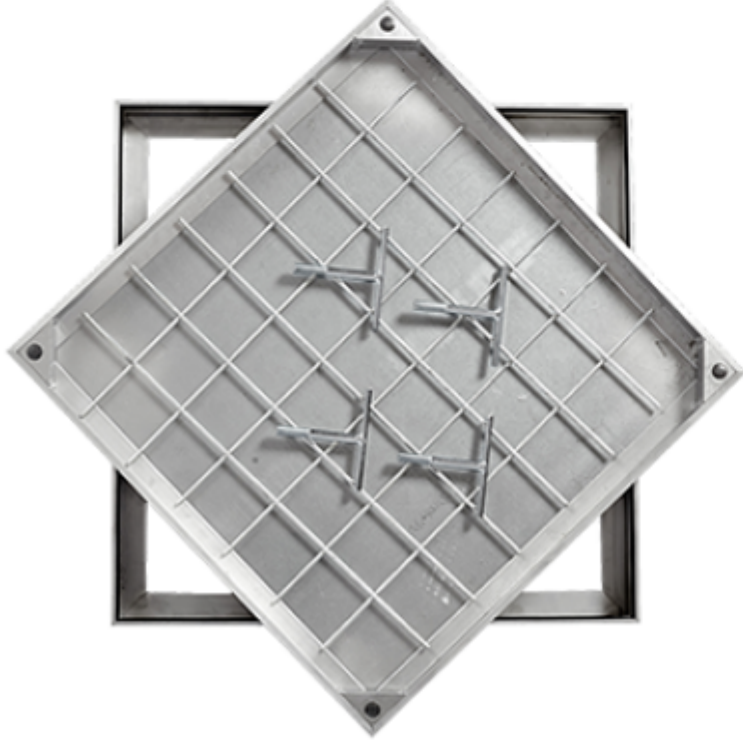

H80 MÜDAHALE KAPAK B125

A x B
(DIŞ ÖLÇÜ)

C x D
(İÇ ÖLÇÜ)

80

| Ürün Kodu | AxB | CxD | YÜK SINIFI HAFİF TRAFİK YÜKÜ |
|-----------|-----------|---------|---------------------------------|
| H80/300 | 300x300 | 240x240 | B125 |
| H80/400 | 400x400 | 340x340 | B125 |
| H80/500 | 500x500 | 440x440 | B125 |
| H80/600 | 600x600 | 540x540 | B125 |
| H80/700 | 700x700 | 640x640 | B125 |
| H80/800 | 800x800 | 740x740 | B125 |
| H80/900 | 900x900 | 840x840 | B125 |
| H80/1000 | 1000x1000 | 940x940 | B125 |