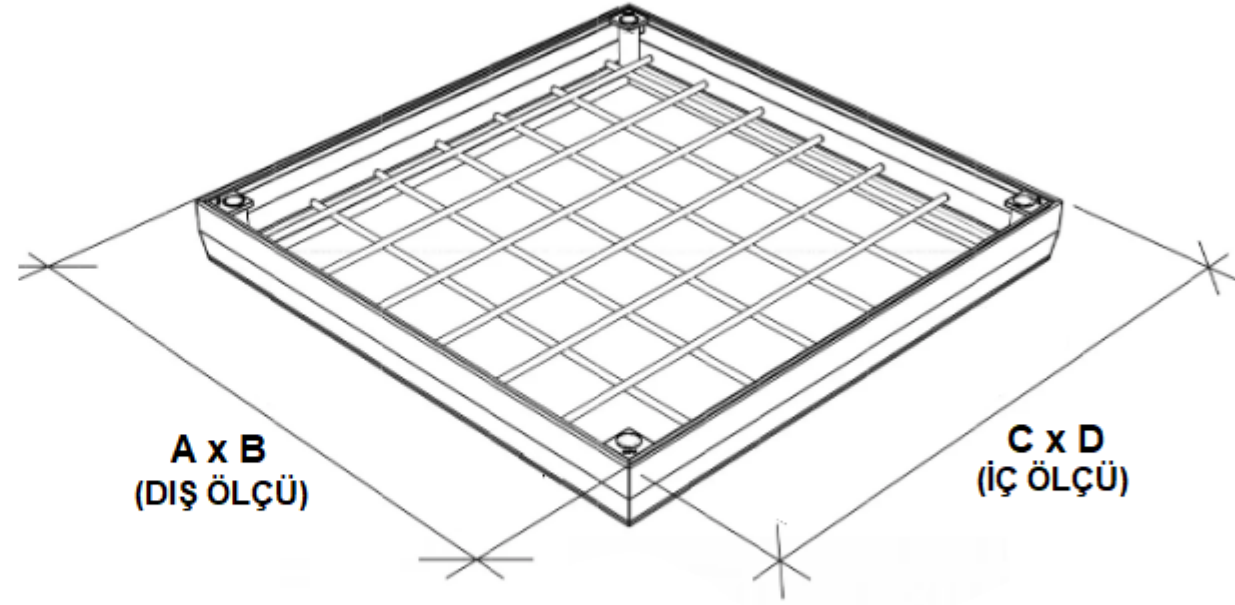

H100 MÜDAHALE KAPAK B125

Ürün Kodu	AxB	CxD	YÜK SINIFI HAFİF TRAFİK YÜKÜ
H100/300	300x300	240x240	B125
H100/400	400x400	340x340	B125
H100/500	500x500	440x440	B125
H100/600	600x600	540x540	B125
H100/700	700x700	640x640	B125
H100/800	800x800	740x740	B125
H100/900	900x900	840x840	B125
H100/1000	1000x1000	940x940	B125