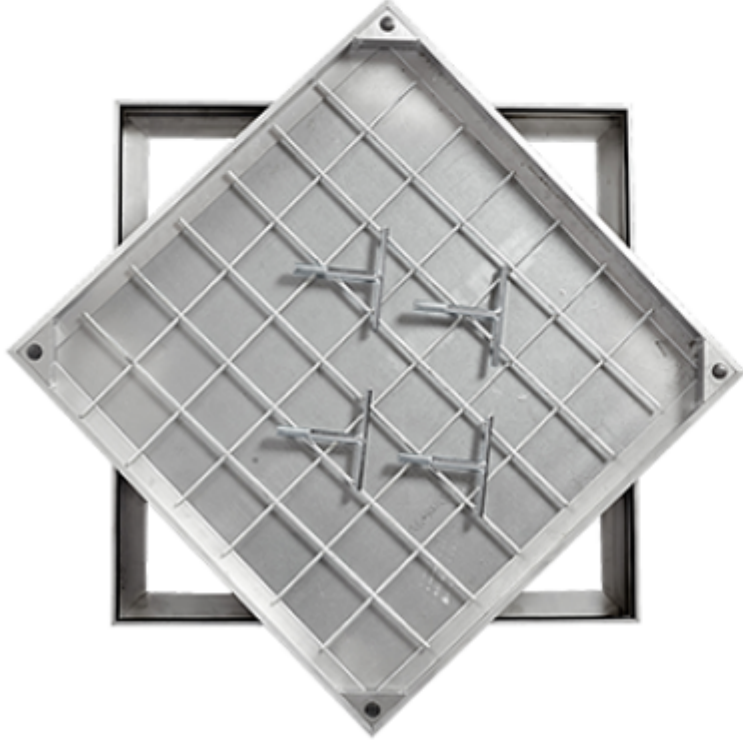

H100 MÜDAHALE KAPAK B125

Ürün Kodu	AxB	CxD	YÜK SINIFI HAFİF TRAFİK YÜKÜ
H100/300	300x300	240x240	B125
H100/400	400x400	340x340	B125
H100/500	500x500	440x440	B125
H100/600	600x600	540x540	B125
H100/700	700x700	640x640	B125
H100/800	800x800	740x740	B125
H100/900	900x900	840x840	B125
H100/1000	1000x1000	940x940	B125